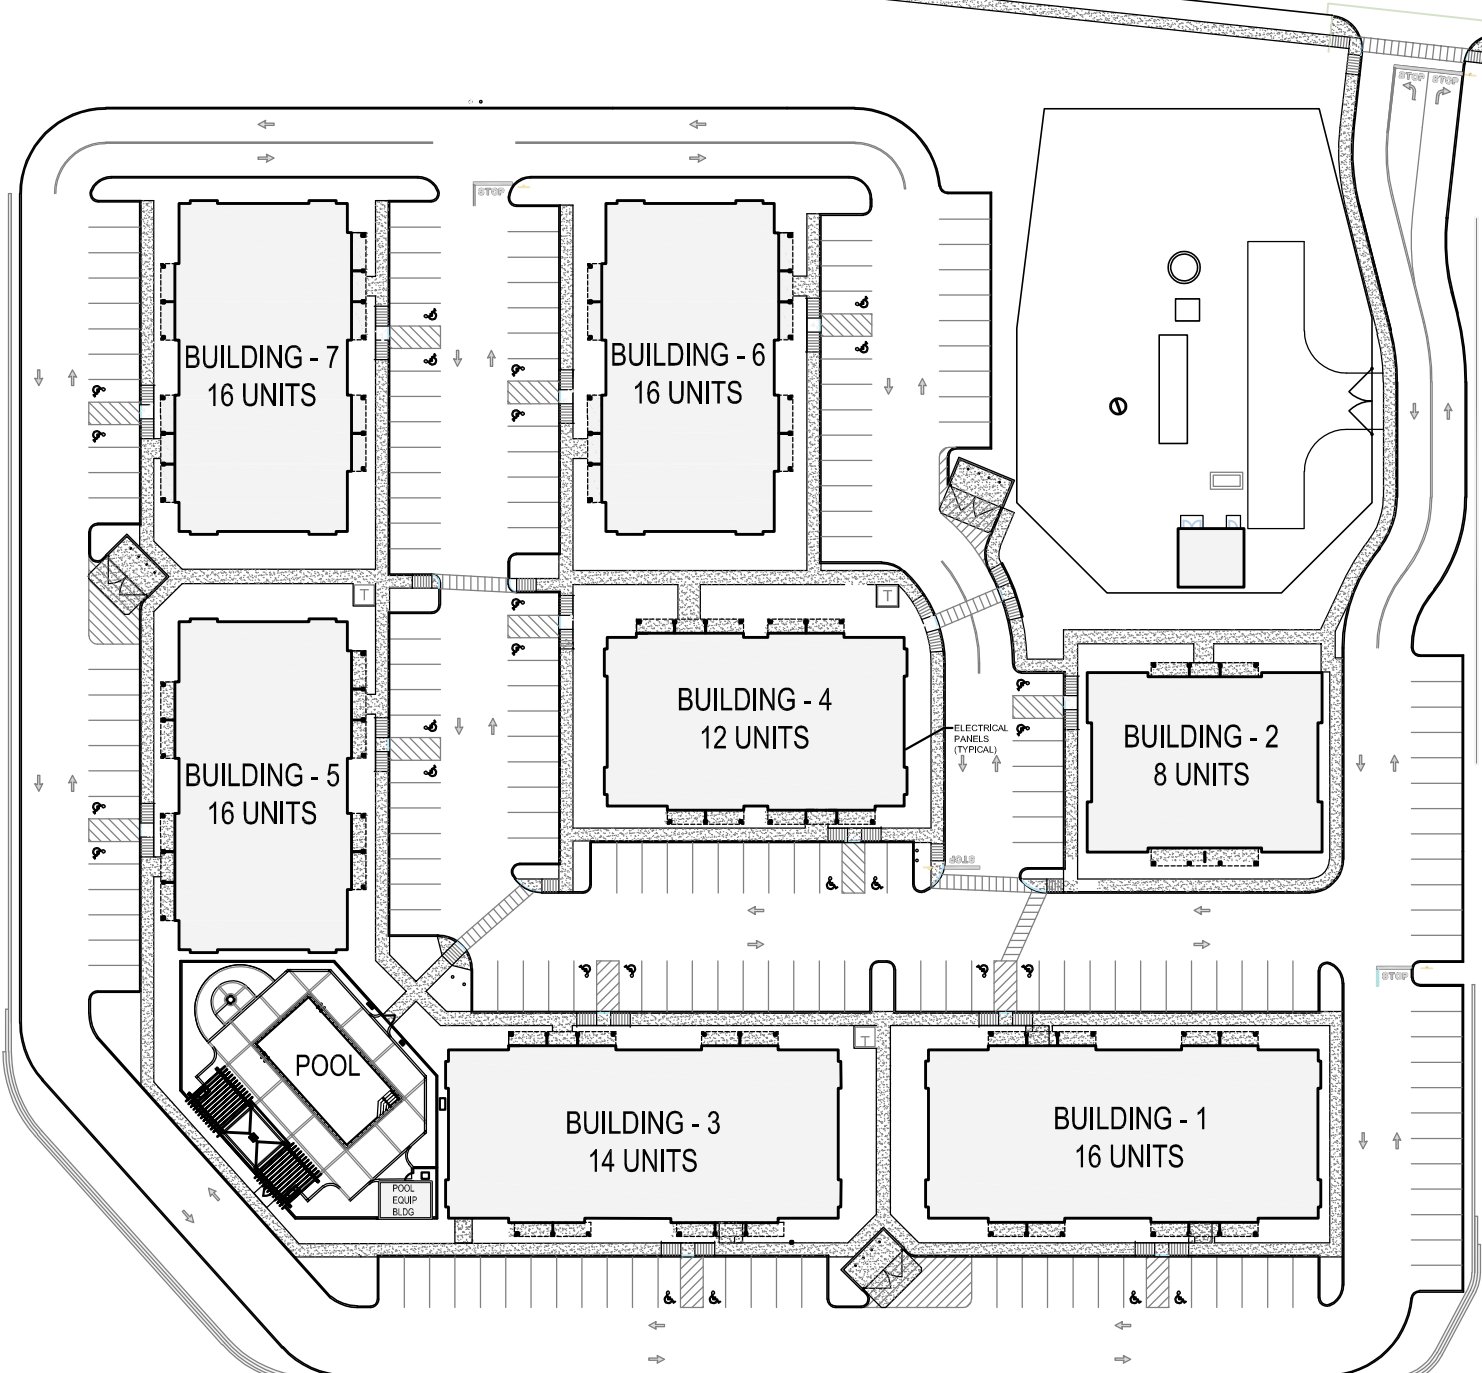

JERICO TPKE RT 25

SITE PLAN